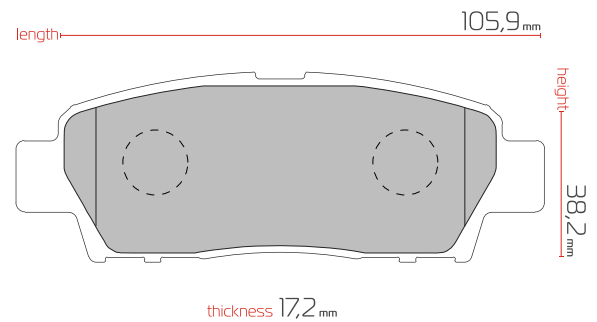

GN 0008

Applicable models:

Toyota Avalon
1995-1997

Toyota Avalon	3,0	09.97 - 02.00
Toyota Comfort	2,0	12.95 -
Toyota Crown	2,0	12.95 - 02.01
Toyota Mark II/Chaser/Cresta	2,5	10.93 - 09.95
Toyota Crown	2,0	12.95 - 12.01
Toyota Avalon	3,0	03.95 - 09.97
Toyota Mark II/Chaser/Cresta	1,8	10.92 - 09.96
Toyota Crown	2,0	08.95 - 08.98

Yz/Rear

OEM 04466-07020