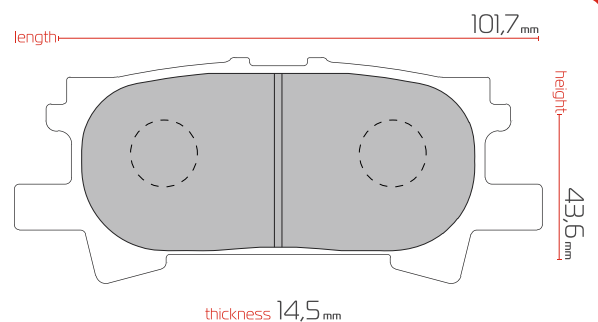

Applicable models:

Toyota	Harrier	3,5	01.06 -
Lexus	RX400H	3,5	01.09 - 12.10
Lexus	RX350	3,5	01.07 - 12.09
Toyota	Highlander	3,3	01.06 - 01.07
Lexus	RX330	3,3	01.04 - 01.06
Lexus	RX300	3,3	02.03 - 12.09
Toyota	Kluger	3,0	11.00 - 05.07
Lexus	RX300	3,0	02.03 - 12.09