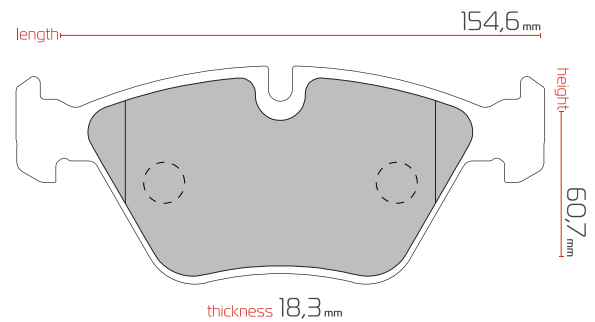

Applicable models:

BMW X3-Series 2,5 10.03 -
BMW 3-Series 3,0 02.03 -
BMW M-Series 3,2 03.00 - 08.02
BMW Z3-Series 3,2 07.98 - 01.03
BMW 7-Series 5,0 12.92 - 05.94
BMW 5-Series 1,8 11.92 - 01.97
Audi Coupe 2,2 08.92 - 07.94
Audi 605 3,0 08.89 - 06.97

OEM 34112229935