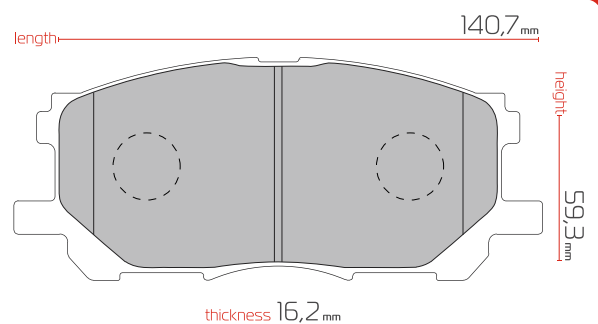

Applicable models:

Lexus	RX300	3,0	04.03 - 12.09
Lexus	RX300	3,2	04.03 - 12.09
Lexus	RX330	3,2	01.04 - 01.06
Lexus	RX350	3,5	01.07 - 12.09
Lexus	RX400h, RX450h	3,2	01.06 - 12.08
Lexus	RX400h, RX450h	3,5	01.09 - 12.10
Toyota	Harrier	3,5	01.06 -
Toyota	Highlander	3,3	01.06 - 01.07