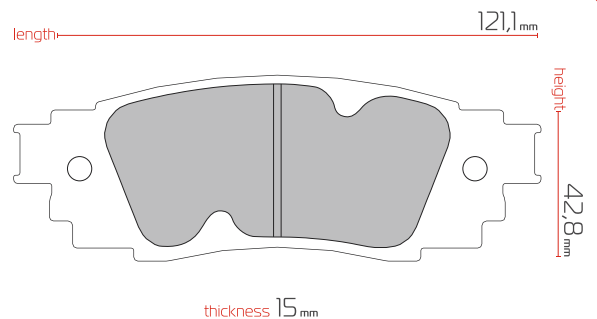

GN 0038

Applicable models:

Lexus ES350
2018-2021
Yz/Rear

Lexus	RX350	3.5	09.15 -
Toyota	Avalon	2.5 / 3.5	05.18 -
Toyota	Camry	2.0	04.18 -
Toyota	Camry	2.5 / 3.5	08.17 -
Toyota	RAV4	2.0 / 2.5	11.18 -
Toyota	VENZA	2.5	06.20 -

OEM 04466-33220