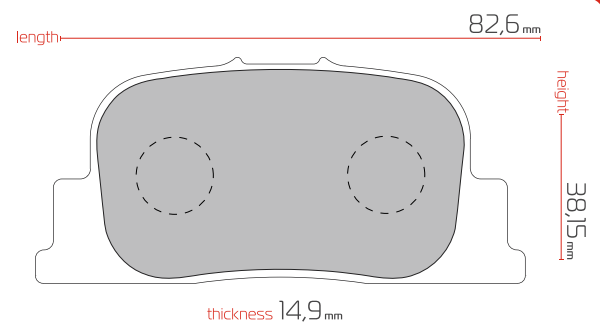

GN 0029

Applicable models:

Toyota Camry
2001
Yz/Rear

Toyota Avalon	3,0	08.03 - 03.06
Toyota Caldina	1,8/2,0	09.02 - 06.07
Toyota Camry	2,2	06.91 - 01.02
Toyota Camry	2,4/3,0	08.02 - 06.06
Toyota Chaser	2,0	10.92 - 09.96
Toyota MARK II	2,2/2,5/3,0	04.97 - 12.01
Toyota Vista	2,0	06.98 - 08.03
Toyota Windom	2,5/3,0	08.96 - 07.01

OEM 04466-32030