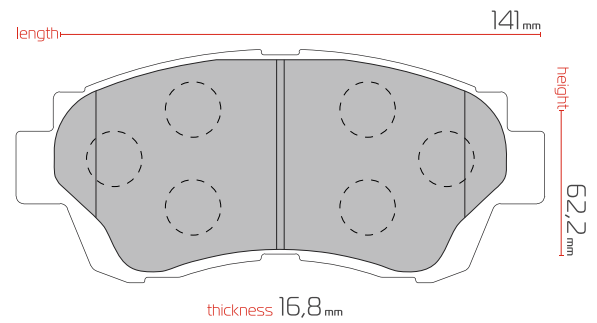

GN 0007

Applicable models:

Toyota Avalon
1995-1997

Lexus LS400	4,0	01.89 - 12.94
Toyota Altezza	2,0	01.02 - 07.05
Toyota Mark II	2,5	10.00 - 06.07
Toyota Crown	3,0	09.99 - 12.03
Toyota Progress	3,0	05.98 - 04.01
Toyota Sienna	3,0	01.98 - 10.03
Toyota Cressida	2,0	09.96 - 10.00
Toyota Avalon	3,0	03.95 - 06.05

Öñ/Front

OEM 04465-45020