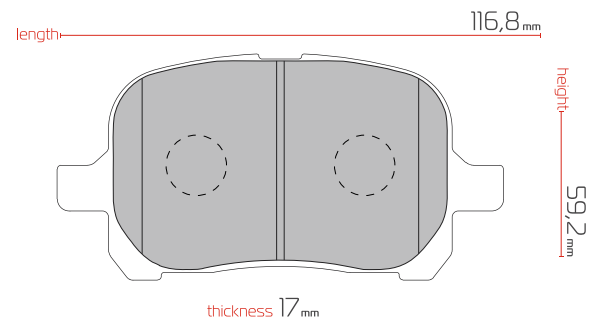

GN 0009

Applicable models:

Toyota Avalon
2000-2004

Toyota Nadia	2,0	07.98 - 07.03
Toyota Previa		05.01 - 01.06
Toyota Harrier	2,4	11.00 - 02.03
Toyota Previa	2,4	02.00 - 01.06
Lexus RX300	3,0	01.98 - 12.09
Toyota Mark II Wagon Qualis	2,2	06.97 - 12.01
Toyota Camry Gracia	2,5	12.96 - 09.01
Toyota Windom	3,0	08.96 - 07.01

Öñ/Front

OEM 04465-33121