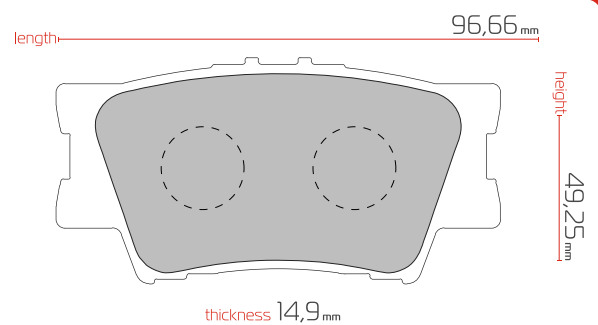

Applicable models:

Daihatsu Altis	2,3	01.06 -
Lexus ES350	3,5	01.07 - 12.09
Toyota Aurion	2,3	04.06 -
Toyota Camry	3,0	02.06 -
Toyota Camry	3,5	02.06 -
Toyota Camry/Vista	2,3	01.06 -
Toyota Mark X Zio	2,3	09.07 - 05.10
Toyota Mark X Zio	3,5	09.07 - 05.10
Toyota RAV-4	2,4	04.06 -