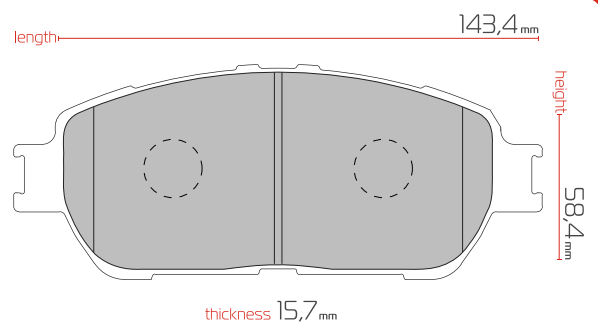

Applicable models:

Toyota	Windom	3,0	07.11 - 02.06
Toyota	Avalon	3,5	01.05 -
Toyota	Camry	3,5	01.06 - 09.11
Toyota	Caldina	2,0	09.02 - 06.07
Toyota	Alphard	2,4	05.02 - 01.07
Toyota	Sienna	3,3	01.04 - 01.07
Toyota	Alphard	3,0	05.02 - 01.08
Toyota	Sienna	3,5	12.06 - 11.09